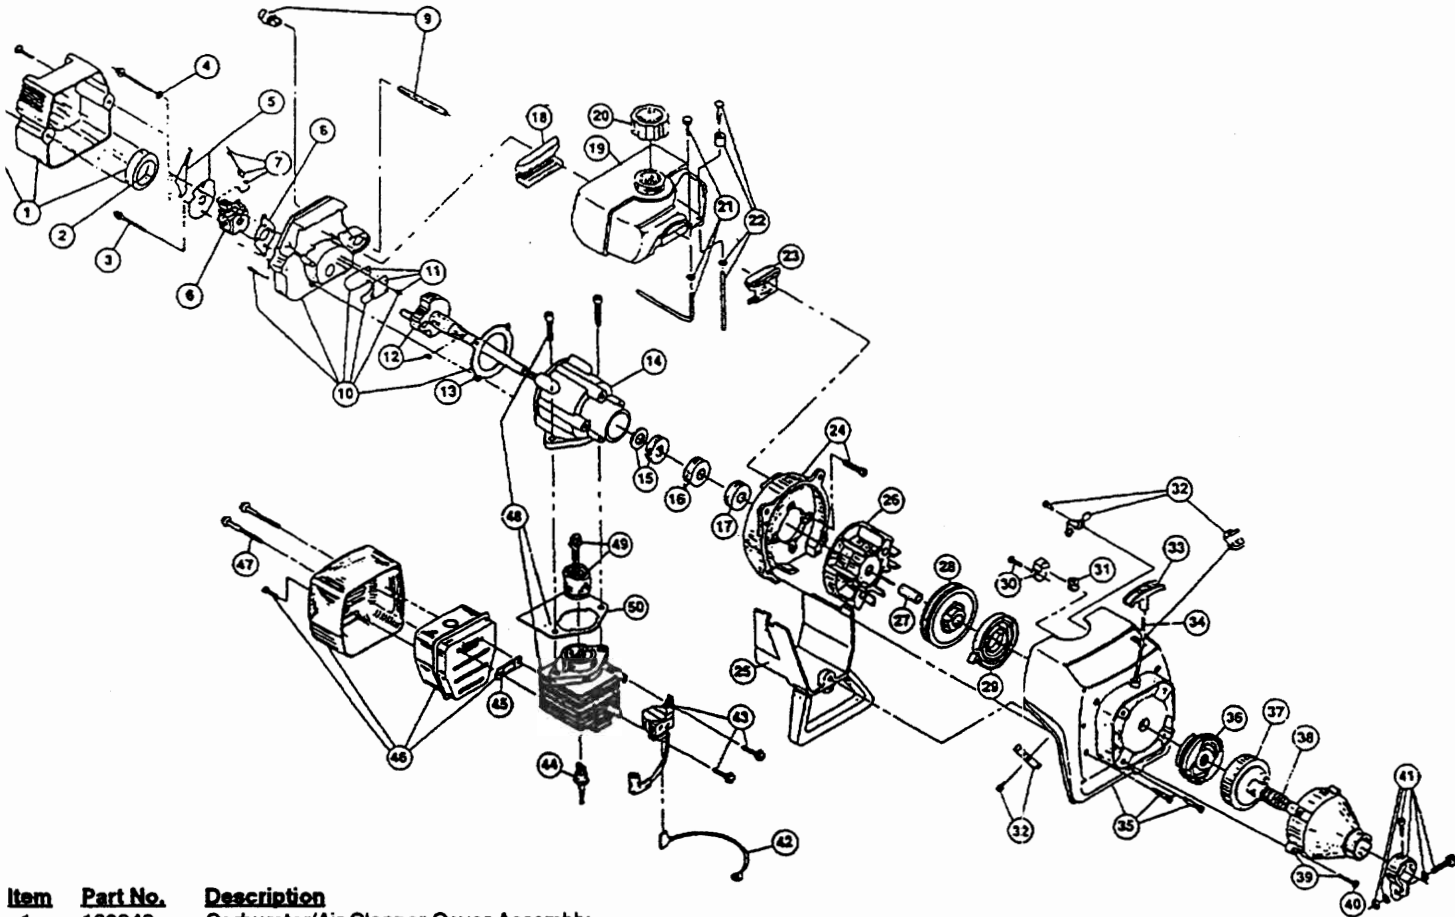

# ENGINE PARTS-RYOBI 720er

(Serial no. 410031411 and greater)

Item	Part No.	Description
1	180349	Carburetor/Air Cleaner Cover Assembly (includes item 2)
2	180350	Air Cleaner Filter
3	180351	Carburetor Mounting Screw Assembly
4	180352	Wavey Washer
5	180353	Choke Lever and Plate
6	180527	Carburetor Assembly
7	682048	Throttle Adjustment Assembly (Walbro)
7	180092	Throttle Adjustment Assembly (Zama)
8	610675	Carburetor Gasket (10 pack)
9	683974	Primer and Hose Assembly
10	180354	Carburetor Mount Assembly (includes items 11 and 13)
11	147573	Reed Assembly
12	180022	Power Shaft Assembly
13	612115	Carburetor Mount Gasket (10 pack)
14	180026	Crankcase Service Assembly (items 12, 14-17)
15	682041	Inner Bearing Assembly
16	610309	Seal
17	610308	Outer Bearing Assembly
18	612134	Rear Mounting Pad
19	147580	Fuel Tank Assembly (includes items 20-22)
20	180000	Fuel Cap Assembly
21	147290	Return Line Assembly
22	682039	Fuel Line Assembly
23	145308	Front Mounting Pad
24	153520	Shroud Assembly
25	683078	Shroud Extension and Stand
26	180929	Flywheel Assembly
27	145918	Spacer
28	180535	Recoil Pulley Assembly
29	613102	Recoil Spring
30	180930	Pulley Retainer Assembly
31	611061	Rope Guide
32	180035	Switch Assembly
33	610300	Pull Handle

**J-HANDLE PARTS-RYOBI 720er**  
 (Serial no. 410031411 and greater)

Item	Part No.	Description
1	180277	Throttle Housing and Trigger Assembly
2	610314	Throttle Trigger Spring
3	180021	Throttle Cable Housing Assembly
4	180127	Throttle Cable
5	610327	Shoulder Strap Clip
6	180339	Upper Drive Shaft Housing Assembly