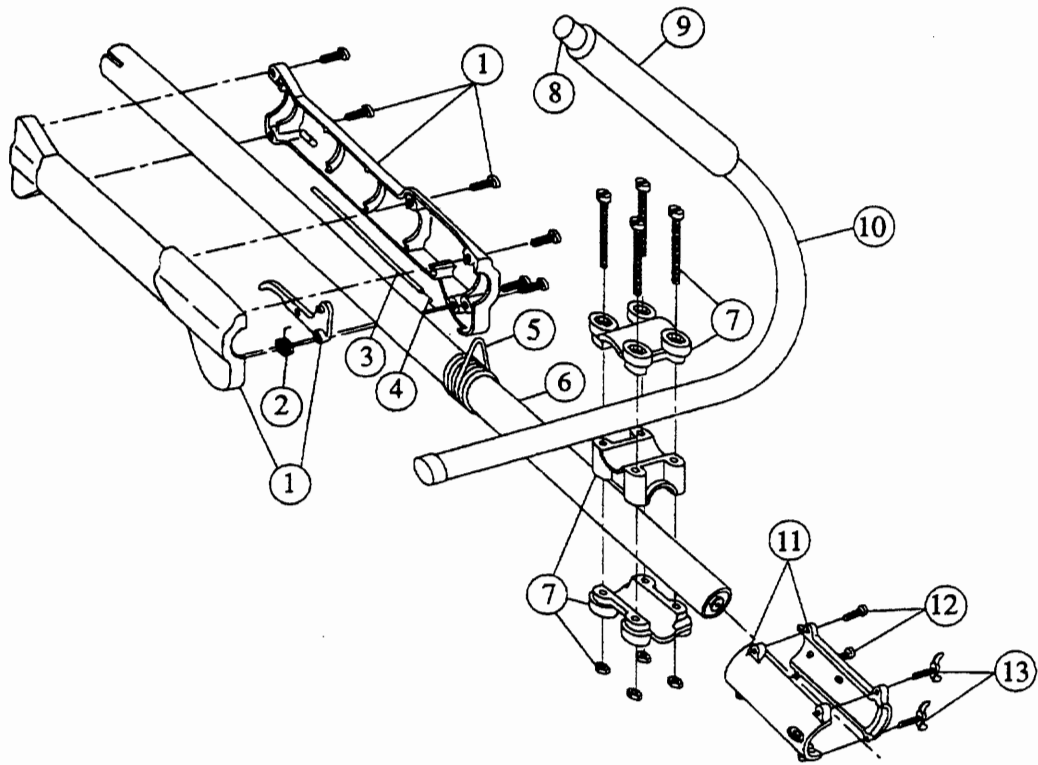

# ENGINE PARTS-RYOBI 720er

(Serial no. 410031411 and greater)

Item	Part No.	Description
1	180349	Carburetor/Air Cleaner Cover Assembly (includes item 2)
2	180350	Air Cleaner Filter
3	180351	Carburetor Mounting Screw Assembly
4	180352	Wavey Washer
5	180353	Choke Lever and Plate
6	180527	Carburetor Assembly
7	682048	Throttle Adjustment Assembly (Walbro)
7	180092	Throttle Adjustment Assembly (Zama)
8	610675	Carburetor Gasket (10 pack)
9	683974	Primer and Hose Assembly
10	180354	Carburetor Mount Assembly (includes items 11 and 13)
11	147573	Reed Assembly
12	180022	Power Shaft Assembly
13	612115	Carburetor Mount Gasket (10 pack)
14	180026	Crankcase Service Assembly (items 12, 14-17)
15	682041	Inner Bearing Assembly
16	610309	Seal
17	610308	Outer Bearing Assembly
18	612134	Rear Mounting Pad
19	147580	Fuel Tank Assembly (includes items 20-22)
20	180000	Fuel Cap Assembly
21	147290	Return Line Assembly
22	682039	Fuel Line Assembly
23	145308	Front Mounting Pad
24	153520	Shroud Assembly
25	683078	Shroud Extension and Stand
26	180929	Flywheel Assembly
27	145918	Spacer
28	180535	Recoil Pulley Assembly
29	613102	Recoil Spring
30	180930	Pulley Retainer Assembly
31	611061	Rope Guide
32	180035	Switch Assembly
33	610300	Pull Handle

**J-HANDLE PARTS-RYOBI 720er**  
 (Serial no. 410031411 and greater)

Item	Part No.	Description
1	180277	Throttle Housing and Trigger Assembly
2	610314	Throttle Trigger Spring
3	180021	Throttle Cable Housing Assembly
4	180127	Throttle Cable
5	610327	Shoulder Strap Clip
6	180339	Upper Drive Shaft Housing Assembly